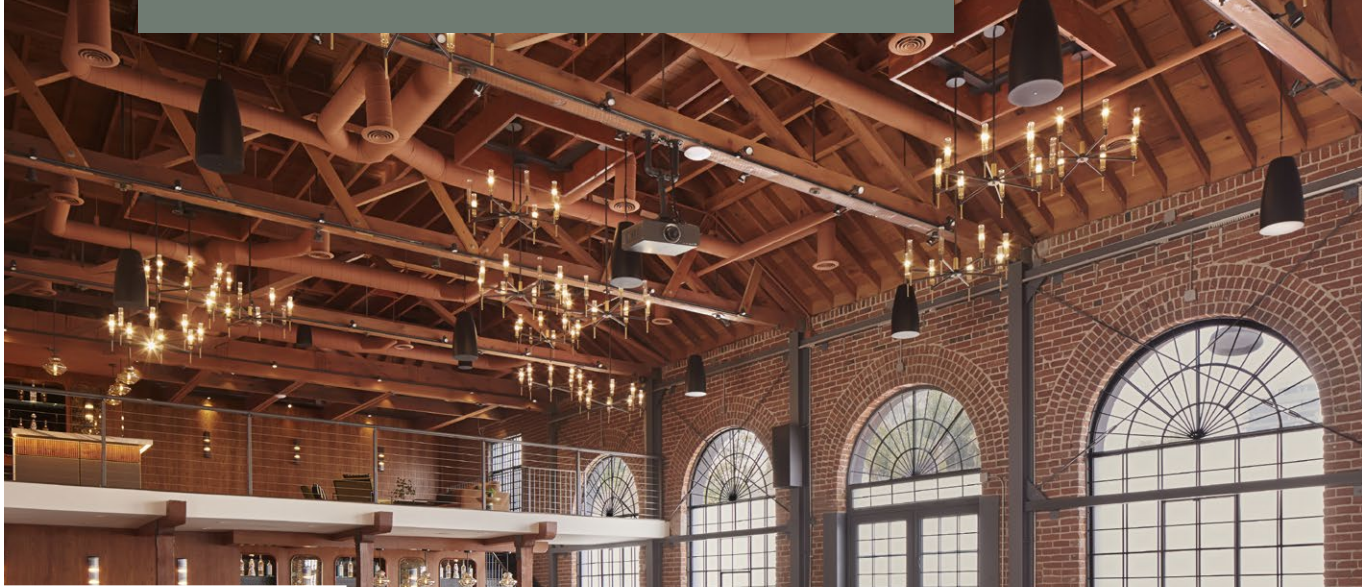

SERRA

ON VINE

2023

FIG. 2

The Epitome of Luxury Event Venues

Located in the heart of Hollywood, Serra on Vine is the epitome of luxury event venues. This stunning venue, designed by the Bronson Hospitality team, exudes sophistication and grandeur, and is the perfect destination for hosting unforgettable events.

The Perfect Backdrop

Serra on Vine offers both indoor and outdoor spaces, providing clients with the flexibility to choose the ideal setting for their event. The high bow truss ceilings, exposed brick, and natural light that floods the building create an ambiance that is both warm and inviting, making it the perfect backdrop for weddings, corporate events, Bar/Bat Mitzvahs, and birthday celebrations.