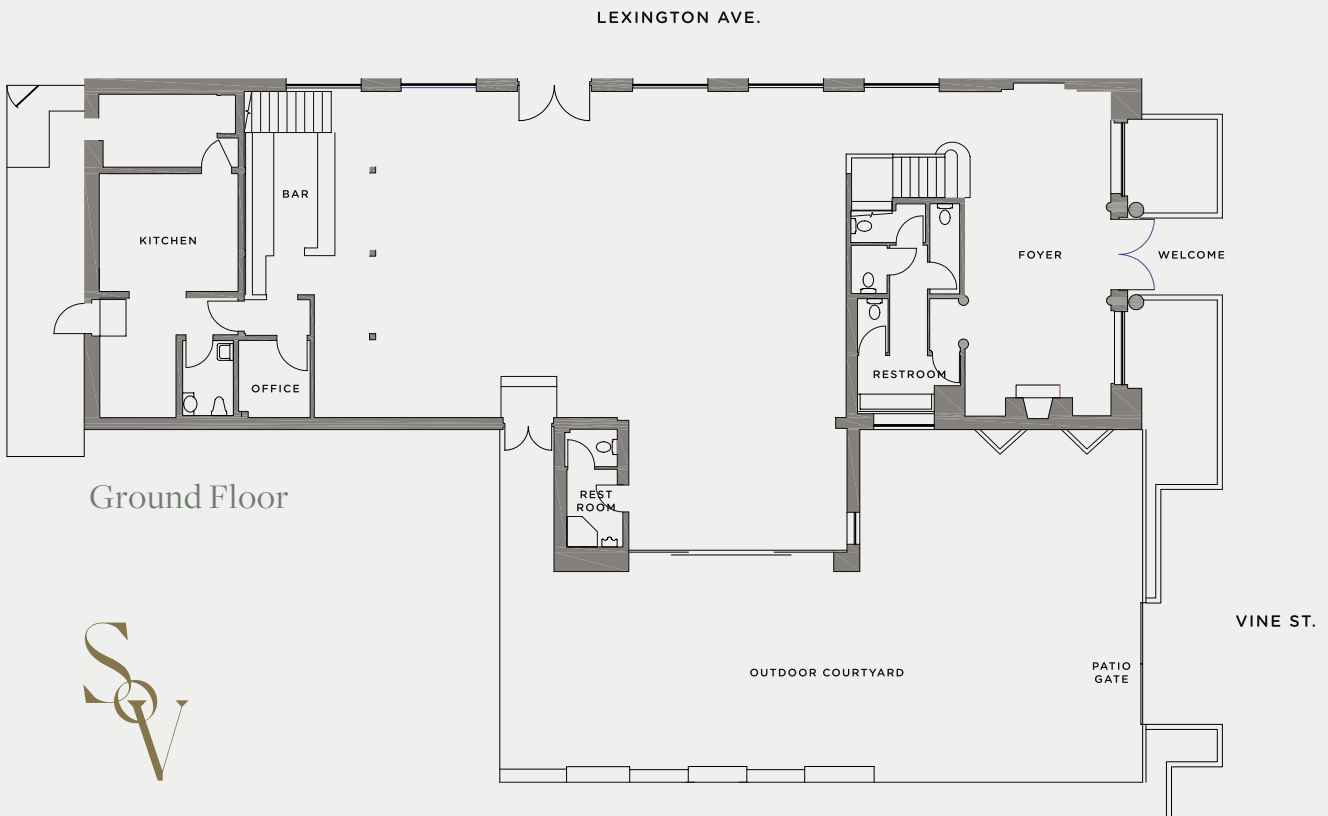

Floor Plans

4,037 sf

Mezzanine

Ground Floor

Contact

For more information
or to book your event,
please contact:

844-544-6873
info@serraonvine.com