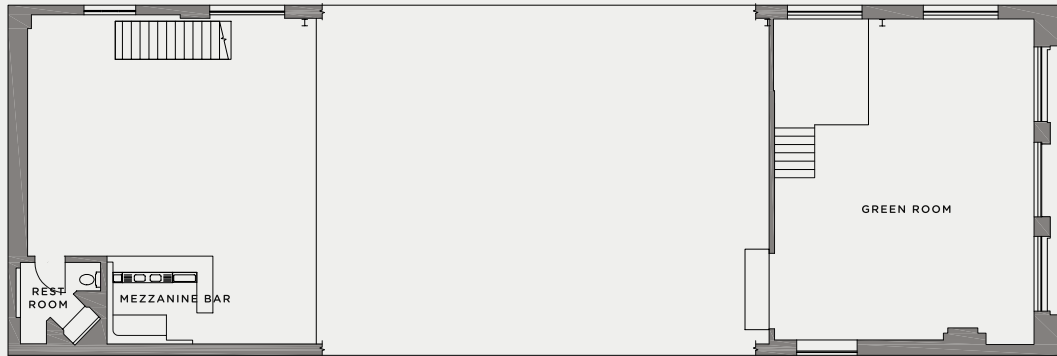

Floor Plans

4,037 sf

Mezzanine