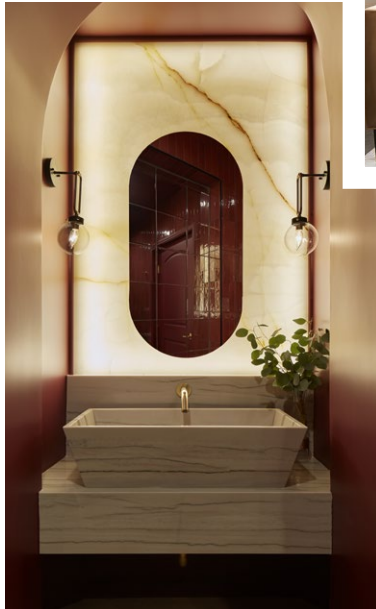

- Full Commercial Kitchen
- Main Floor Cocktail Bar
- Mezzanine Floor Cocktail Bar
- Private Green Room
- Outdoor Patio (w/ Lush Greenery and Water Feature)
- AC & Heating System
- Sonance (House Speaker System)
- DJ-Ready Sound System
- Panasonic Projector
- Wifi/Bluetooth Ready